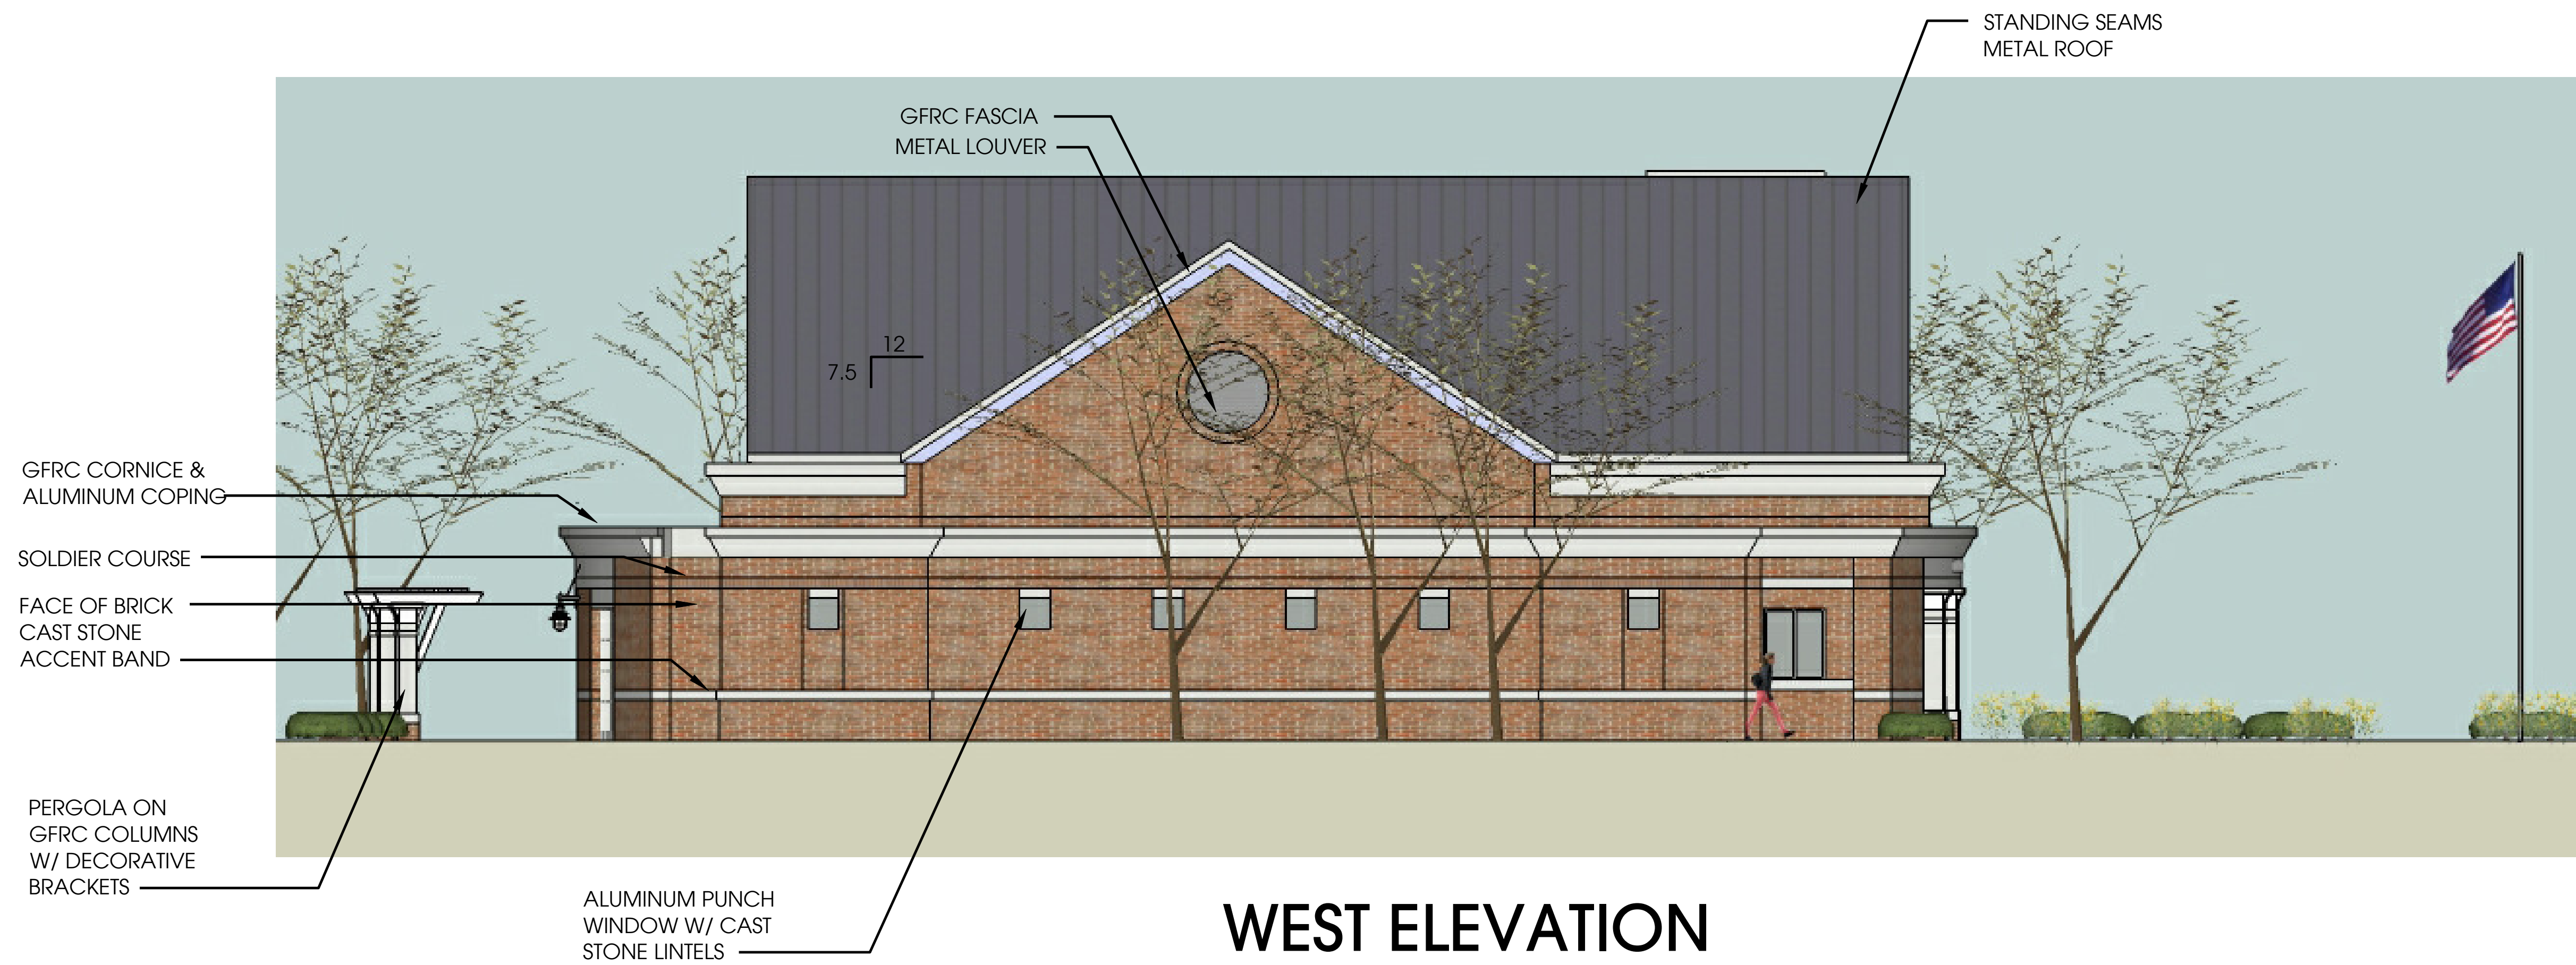

W 22nd STREET

SEMMES AVE.

**FIRE STATION #17**  
SITE PLAN

SCALE 1/16"=1'-0"

10/29/2010

VIEW FROM SEMMES AVENUE

**FIRE STATION #17**  
PERSPECTIVE VIEW

10/29/2010

**NORTH ELEVATION**

**SOUTH ELEVATION**

**FIRE STATION #17  
ELEVATIONS**

10/29/2010

**WEST ELEVATION**

**EAST ELEVATION**

**FIRE STATION #17  
ELEVATIONS**

10/29/2010

SCALE 1/16"=1'-0"

10/29/2010

# FIRE STATION #17 FLOOR PLAN