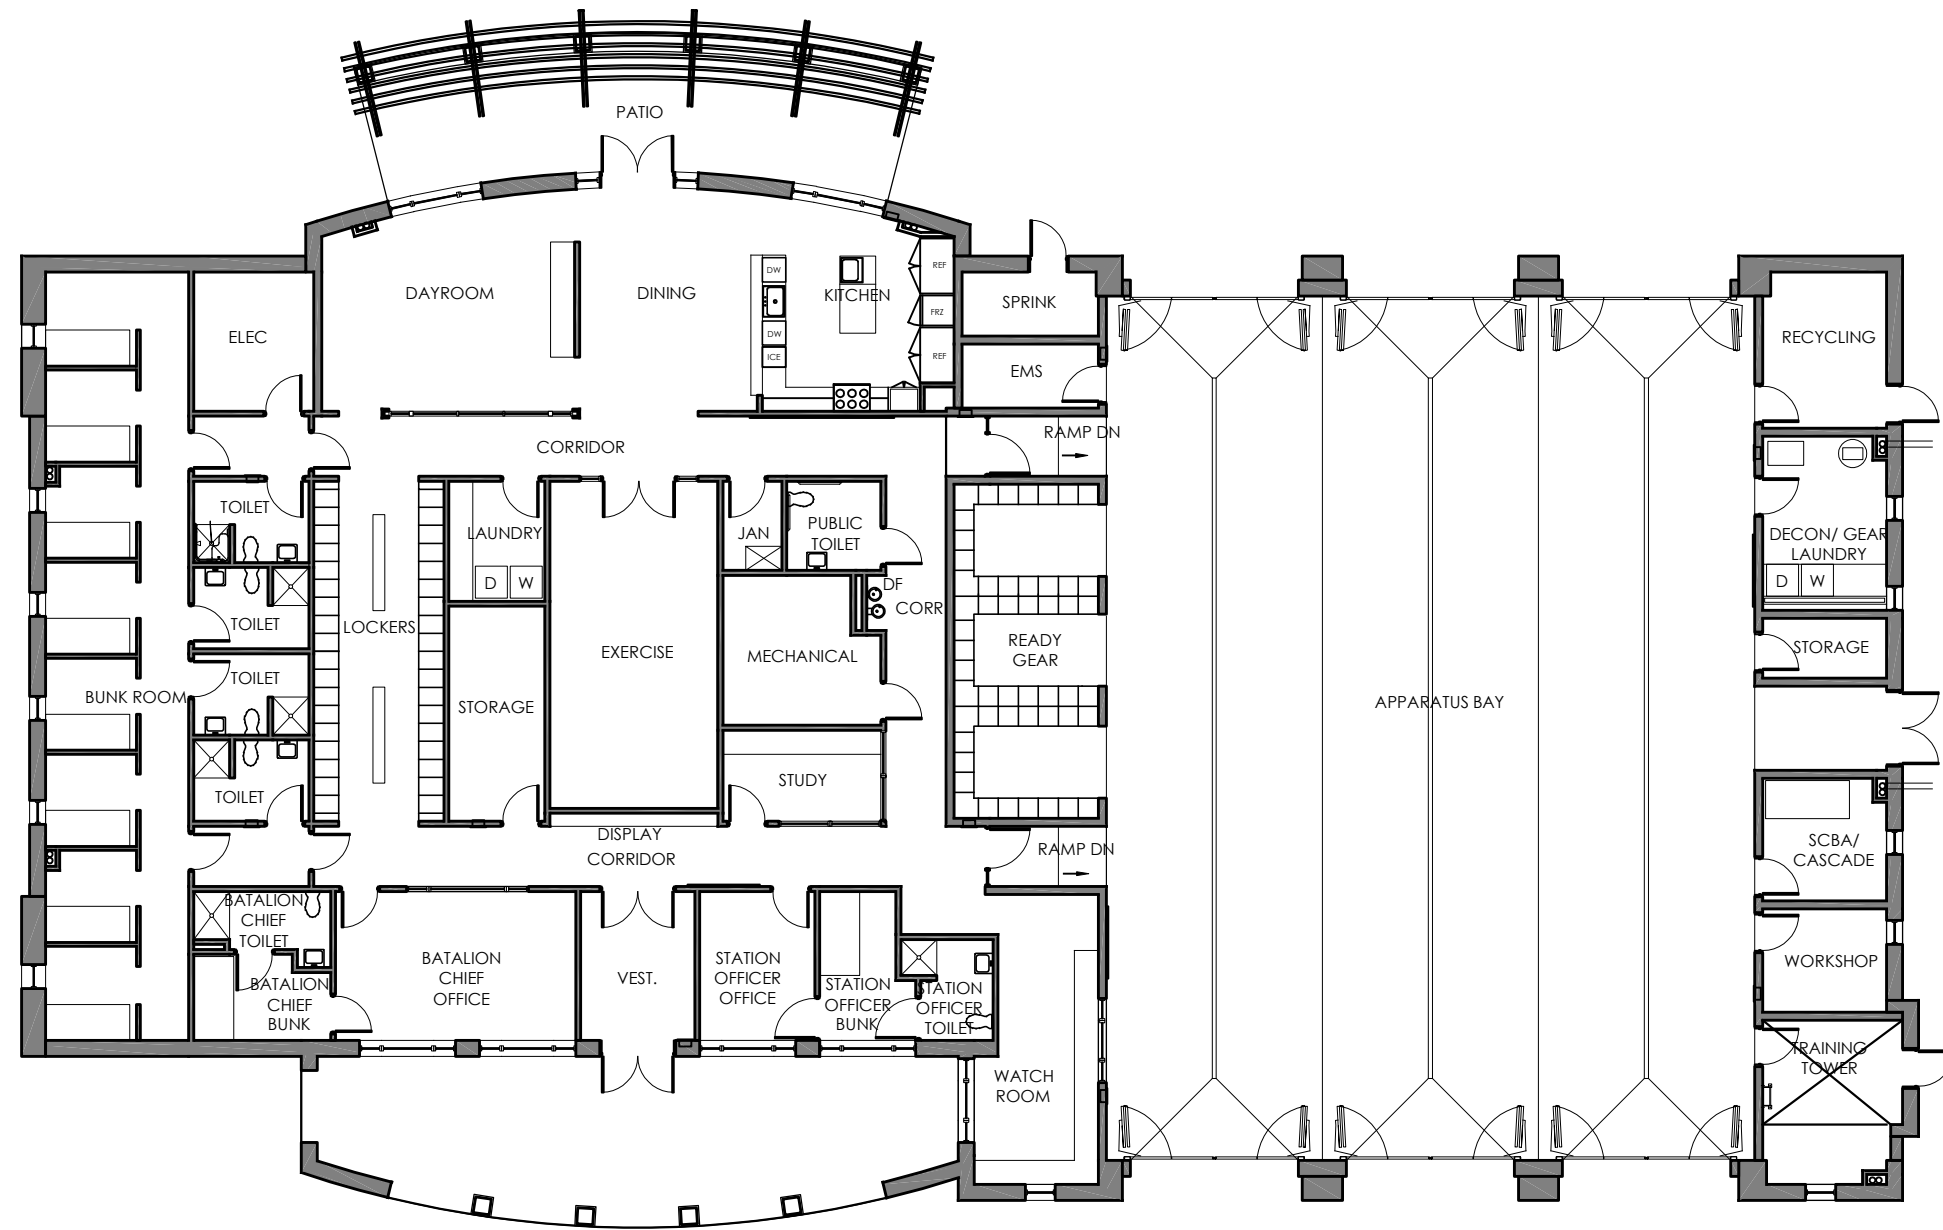

W 22nd STREET

SEMMES AVE.

**FIRE STATION #17**  
SITE PLAN

SCALE 1/16"=1'-0"

10/29/2010

VIEW FROM SEMMES AVENUE

**FIRE STATION #17**  
PERSPECTIVE VIEW

10/29/2010

**NORTH ELEVATION**

**SOUTH ELEVATION**

**FIRE STATION #17  
ELEVATIONS**

10/29/2010

**WEST ELEVATION**

**EAST ELEVATION**

**FIRE STATION #17  
ELEVATIONS**

10/29/2010

SCALE 1/16"=1'-0"

10/29/2010

# FIRE STATION #17 FLOOR PLAN